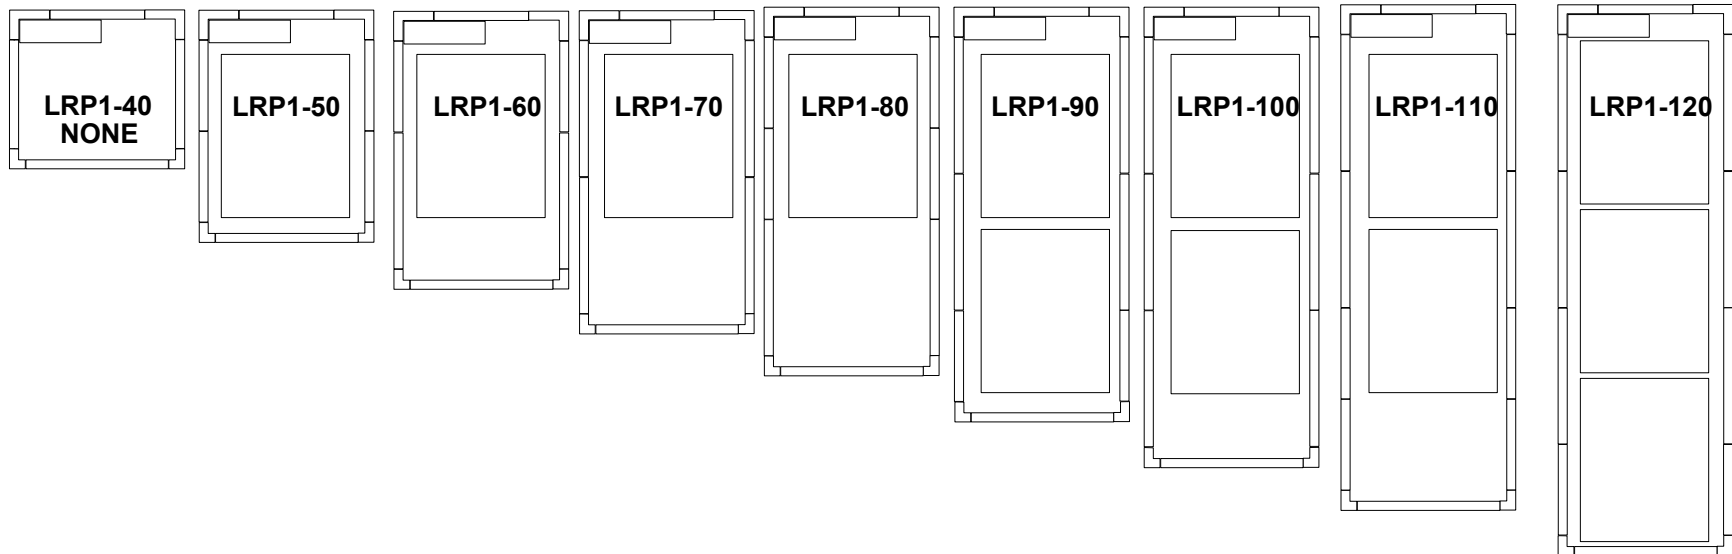

LRP 1 and LRPR 1 Single Door Proofers and Retarder Proofers Single Side Load Rack Capacities.

Based on 18" x 28.38" Dimensions

LRP 1 and LRPR 1 Single Door Proofers and Retarder Proofers Single End Load Rack Capacities.

Based on 16" x 20.38" Dimensions

LRP 1 and LRPR 1 Single Door Proofers and Retarder Proofers Double Side load Rack Capacities.

Based on 36" x 28.38" Dimensions

LRP 2 and LRPR 2 Double Door Proofers and Retarder Proofers Single Side load Rack Capacities.

Based on 18" x 28.38" Dimensions

LRP 2 and LRPR 2 Double Door Proofers and Retarder Proofers Single End load Rack Capacities.

Based on 26" x 20.38" Dimensions

LRP 2 and LRPR 2 Double Door Proofers and Retarder Proofers Double Rack Capacities.

Based on 36" x 28.38 Dimensions

LRP 3 and LRPR 3 Double Door Triple Wide Proofers and Retarder Proofers Single Side load Rack Capacities.

Based on 18" x 28.38" Dimensions

LRP 3 and LRPR 3 Double Door Triple Wide Proofers and Retarder Proofers Single End load Rack Capacities.