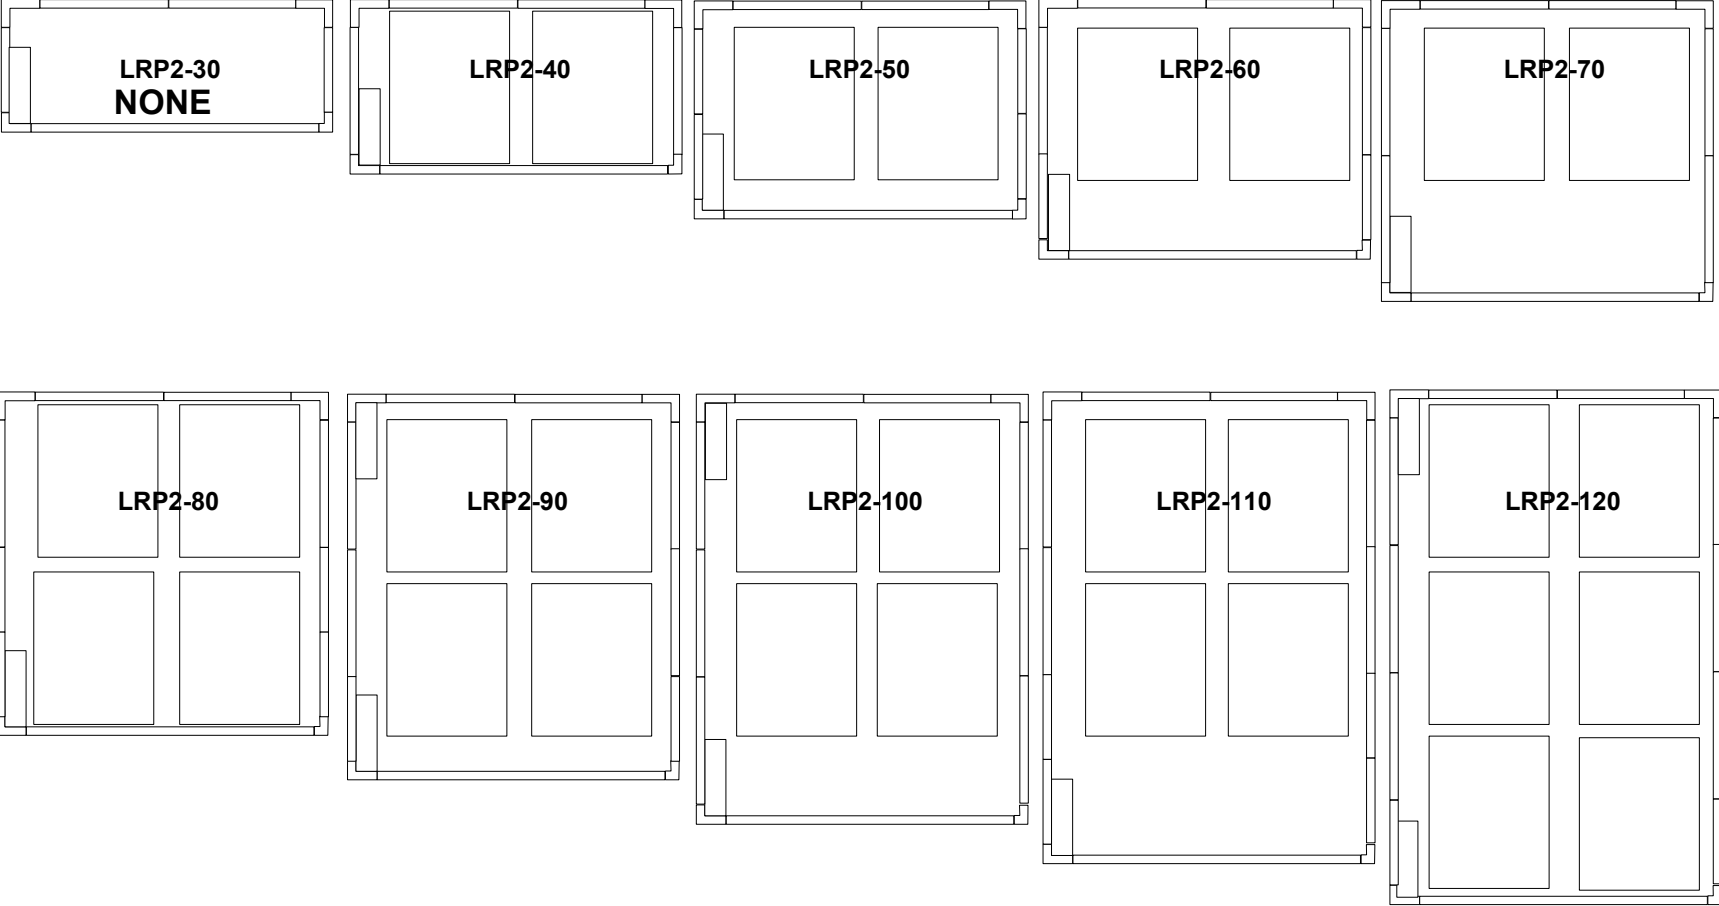

Based on 16" x 20.38" Dimensions

LRP 1 and LRPR 1 Single Door Proofers and Retarder Proofers Double Side load Rack Capacities.

Based on 36" x 28.38" Dimensions

LRP 2 and LRPR 2 Double Door Proofers and Retarder Proofers Single Side load Rack Capacities.

Based on 18" x 28.38" Dimensions

LRP 2 and LRPR 2 Double Door Proofers and Retarder Proofers Single End load Rack Capacities.

Based on 26" x 20.38" Dimensions

LRP 2 and LRPR 2 Double Door Proofers and Retarder Proofers Double Rack Capacities.

Based on 36" x 28.38 Dimensions

LRP 3 and LRPR 3 Double Door Triple Wide Proofers and Retarder Proofers Single Side load Rack Capacities.

Based on 18" x 28.38" Dimensions

LRP 3 and LRPR 3 Double Door Triple Wide Proofers and Retarder Proofers Single End load Rack Capacities.

Based on 26" x 20.38" Dimensions

LRP 3 and LRPR 3 Double Door Triple Wide Proofers and Retarder Proofers Double Rack Capacities.

Based on 36" x 28.38 Dimensions