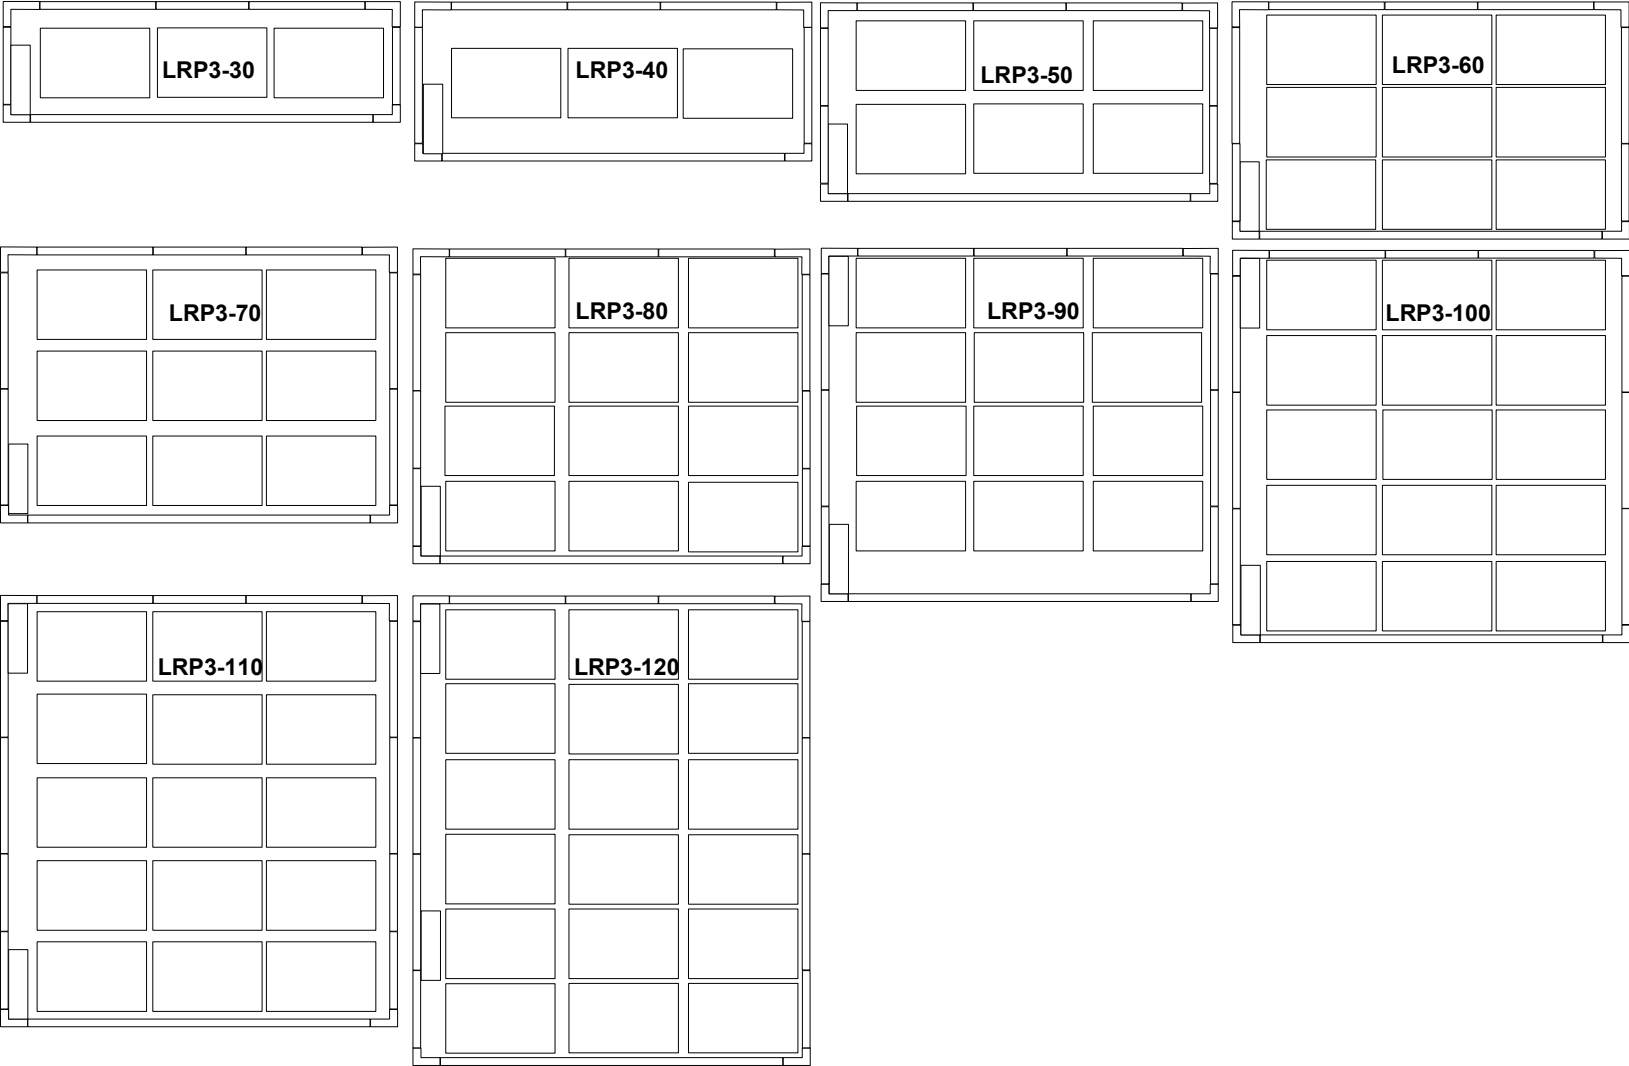

Based on 16" x 20.38" Dimensions

LRP 1 and LRPR 1 Single Door Proofers and Retarder Proofers Double Side load Rack Capacities.

Based on 36" x 28.38" Dimensions

LRP 2 and LRPR 2 Double Door Proofers and Retarder Proofers Single Side load Rack Capacities.

Based on 18" x 28.38" Dimensions

LRP 2 and LRPR 2 Double Door Proofers and Retarder Proofers Single End load Rack Capacities.

Based on 26" x 20.38" Dimensions

LRP 2 and LRPR 2 Double Door Proofers and Retarder Proofers Double Rack Capacities.

Based on 36" x 28.38 Dimensions

LRP 3 and LRPR 3 Double Door Triple Wide Proofers and Retarder Proofers Single Side load Rack Capacities.

Based on 18" x 28.38" Dimensions

LRP 3 and LRPR 3 Double Door Triple Wide Proofers and Retarder Proofers Single End load Rack Capacities.

Based on 26" x 20.38" Dimensions

LRP 3 and LRPR 3 Double Door Triple Wide Proofers and Retarder Proofers Double Rack Capacities.

Based on 36" x 28.38 Dimensions