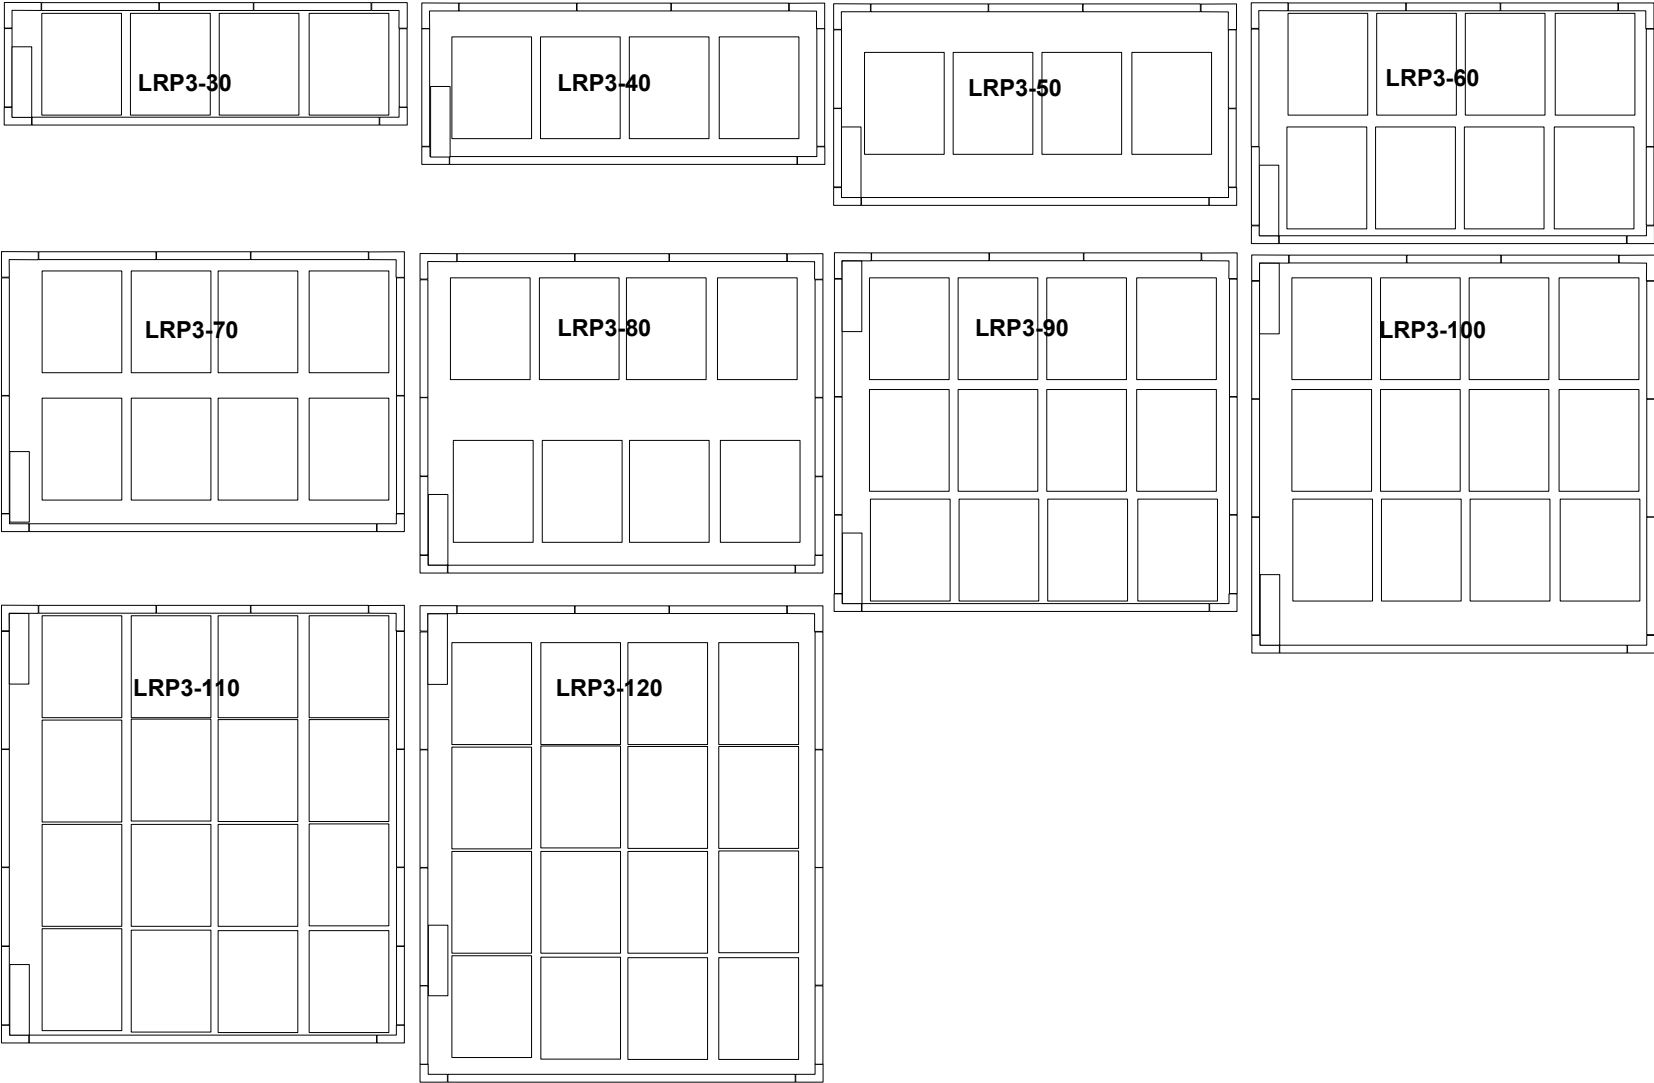

Based on 16" x 20.38" Dimensions

LRP 1 and LRPR 1 Single Door Proofers and Retarder Proofers Double Side load Rack Capacities.

Based on 36" x 28.38" Dimensions

LRP 2 and LRPR 2 Double Door Proofers and Retarder Proofers Single Side load Rack Capacities.

Based on 18" x 28.38" Dimensions

LRP 2 and LRPR 2 Double Door Proofers and Retarder Proofers Single End load Rack Capacities.

Based on 26" x 20.38" Dimensions

LRP 2 and LRPR 2 Double Door Proofers and Retarder Proofers Double Rack Capacities.

Based on 36" x 28.38 Dimensions

LRP 3 and LRPR 3 Double Door Triple Wide Proofers and Retarder Proofers Single Side load Rack Capacities.

Based on 18" x 28.38" Dimensions

LRP 3 and LRPR 3 Double Door Triple Wide Proofers and Retarder Proofers Single End load Rack Capacities.

Based on 26" x 20.38" Dimensions

LRP 3 and LRPR 3 Double Door Triple Wide Proofers and Retarder Proofers Double Rack Capacities.

Based on 36" x 28.38 Dimensions