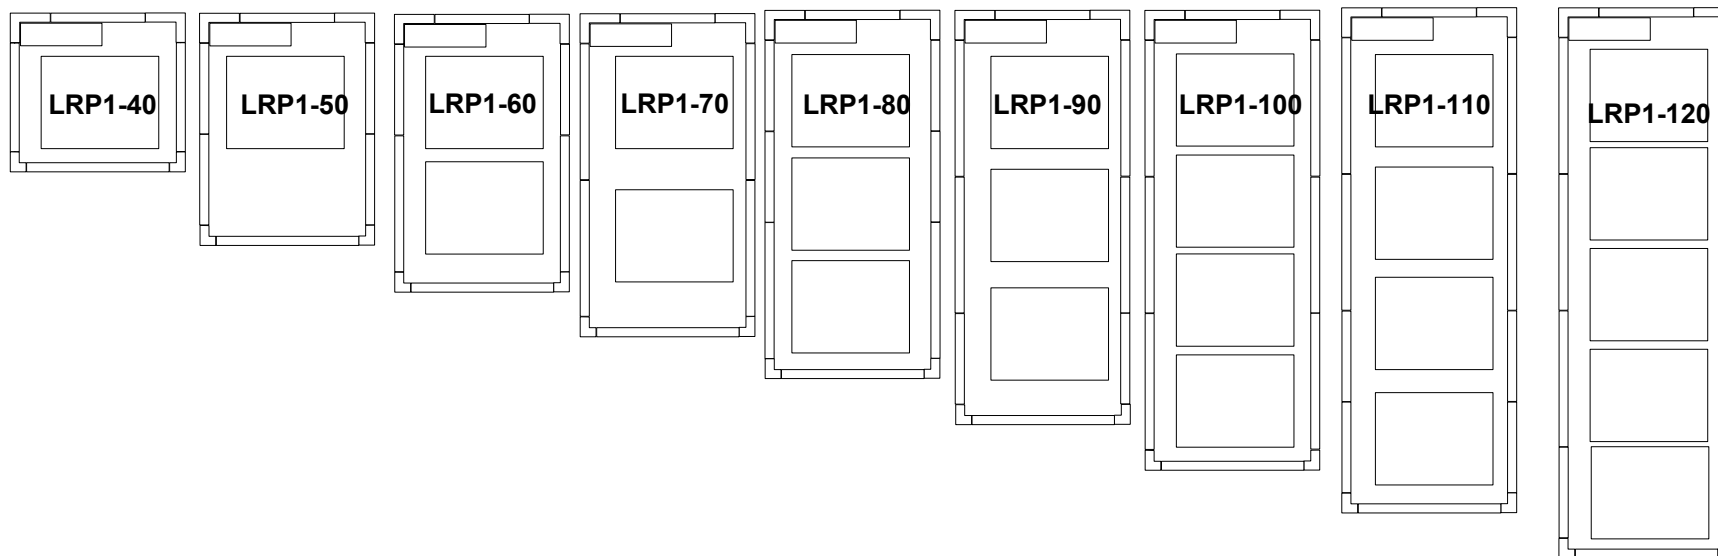

LRP 1 and LRPR 1 Single Door Proofers and Retarder Proofers Single Side Load Rack Capacities.

Based on 18" x 28.38" Dimensions

LRP 1 and LRPR 1 Single Door Proofers and Retarder Proofers Single End Load Rack Capacities.

Based on 16" x 20.38" Dimensions

LRP 1 and LRPR 1 Single Door Proofers and Retarder Proofers Double Side load Rack Capacities.

Based on 36" x 28.38" Dimensions

LRP 2 and LRPR 2 Double Door Proofers and Retarder Proofers Single Side load Rack Capacities.

Based on 18" x 28.38" Dimensions

LRP 2 and LRPR 2 Double Door Proofers and Retarder Proofers Single End load Rack Capacities.

Based on 26" x 20.38" Dimensions

LRP 2 and LRPR 2 Double Door Proofers and Retarder Proofers Double Rack Capacities.

Based on 36" x 28.38 Dimensions

LRP 3 and LRPR 3 Double Door Triple Wide Proofers and Retarder Proofers Single Side load Rack Capacities.

Based on 18" x 28.38" Dimensions

LRP 3 and LRPR 3 Double Door Triple Wide Proofers and Retarder Proofers Single End load Rack Capacities.