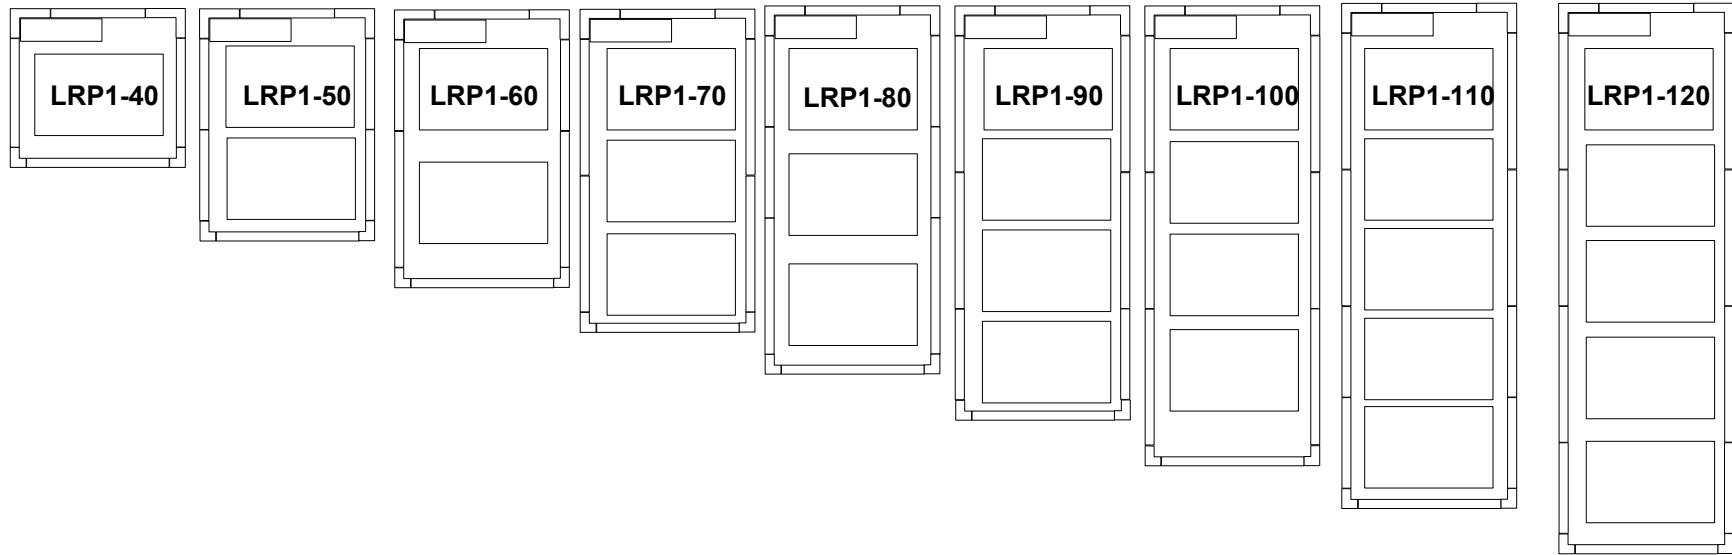

LRP 1 and LRPR 1 Single Door Proofers and Retarder Proofers Single Side Load Rack Capacities.

Based on 18" x 28.38" Dimensions

LRP 1 and LRPR 1 Single Door Proofers and Retarder Proofers Single End Load Rack Capacities.

Based on 16" x 20.38" Dimensions

LRP 1 and LRPR 1 Single Door Proofers and Retarder Proofers Double Side load Rack Capacities.

Based on 36" x 28.38" Dimensions

LRP 2 and LRPR 2 Double Door Proofers and Retarder Proofers Single Side load Rack Capacities.

Based on 18" x 28.38" Dimensions

LRP 2 and LRPR 2 Double Door Proofers and Retarder Proofers Single End load Rack Capacities.

Based on 26" x 20.38" Dimensions

LRP 2 and LRPR 2 Double Door Proofers and Retarder Proofers Double Rack Capacities.

Based on 36" x 28.38 Dimensions

LRP 3 and LRPR 3 Double Door Triple Wide Proofers and Retarder Proofers Single Side load Rack Capacities.

Based on 18" x 28.38" Dimensions

LRP 3 and LRPR 3 Double Door Triple Wide Proofers and Retarder Proofers Single End load Rack Capacities.